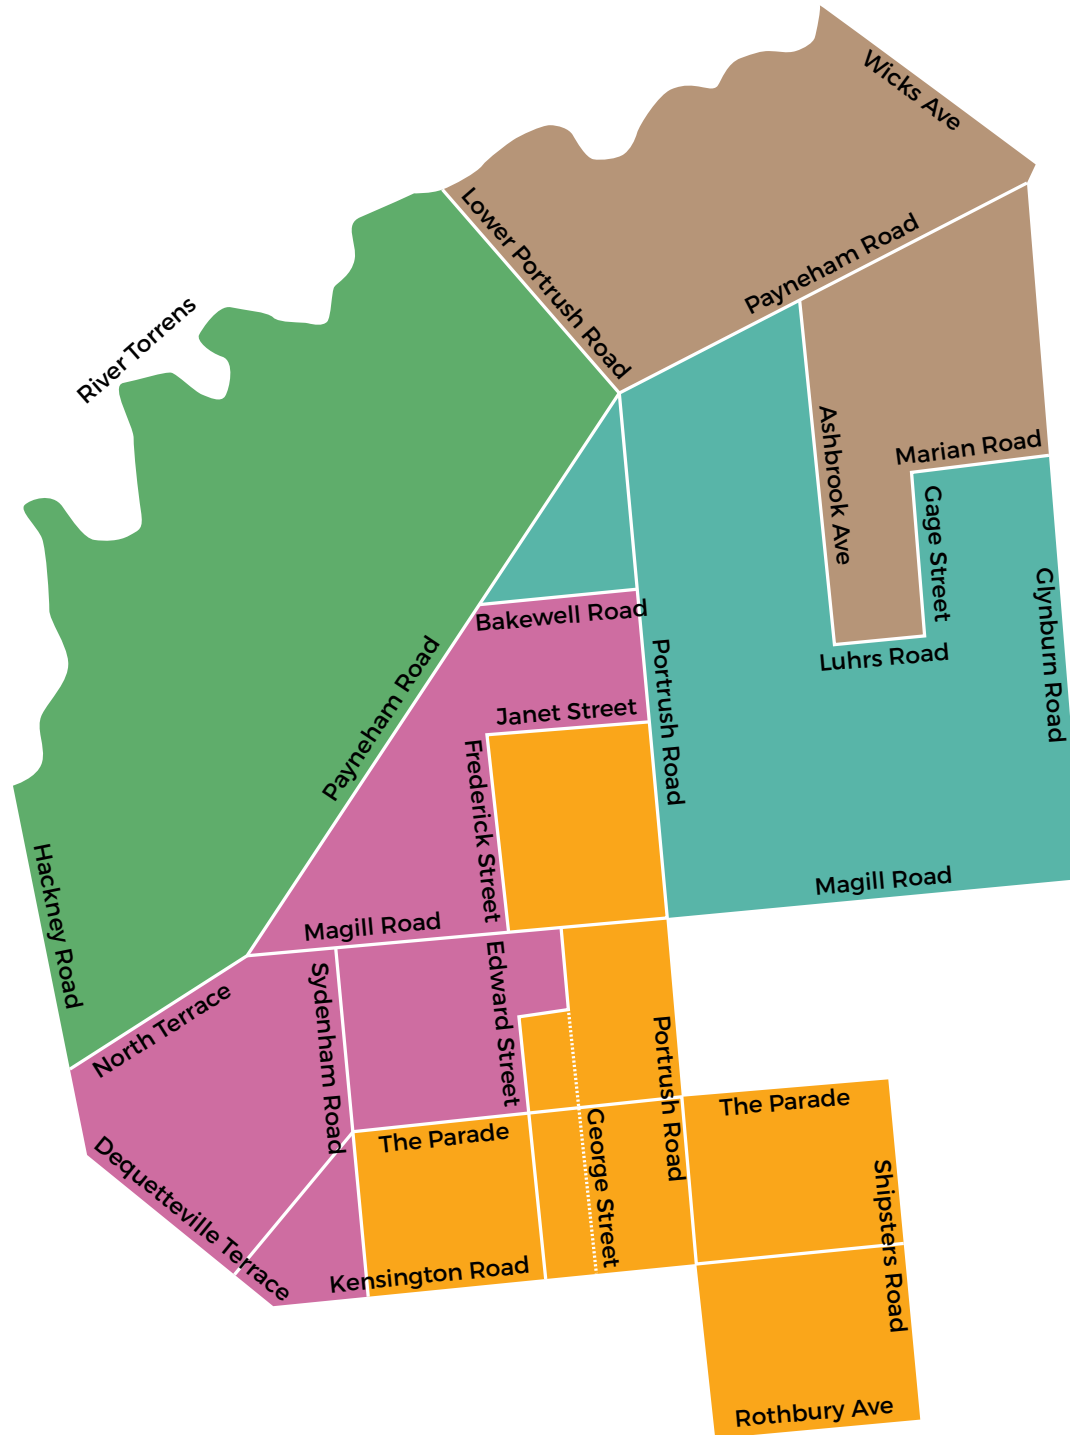

JULY 2020

M	T	W	T	F	S	S
		1	2	3	4	5
6	7	8	9	10	11	12
13	14	15	16	17	18	19
20	21	22	23	24	25	26
27	28	29	30	31		

AUGUST 2020

M	T	W	T	F	S	S
					1	2
3	4	5	6	7	8	9
10	11	12	13	14	15	16
17	18	19	20	21	22	23
24	25	26	27	28	29	30
31						

SEPTEMBER 2020

M	T	W	T	F	S	S
		1	2	3	4	5
6	7	8	9	10	11	12
13	14	15	16	17	18	19
20	21	22	23	24	25	26
27	28	29	30			

OCTOBER 2020

M	T	W	T	F	S	S
			1	2	3	4
5	6	7	8	9	10	11
12	13	14	15	16	17	18
19	20	21	22	23	24	25
26	27	28	29	30	31	

NOVEMBER 2020

M	T	W	T	F	S	S
						1
2	3	4	5	6	7	8
9	10	11	12	13	14	15
16	17	18	19	20	21	22
23	24	25	26	27	28	29
30						

DECEMBER 2020

M	T	W	T	F	S	S
		1	2	3	4	5
6	7	8	9	10	11	12
13	14	15	16	17	18	19
20	21	22	23	24	25	26
27	28	29	30	31		

KERBSIDE COLLECTION MAP

COLLECTION DAY

Use this map to determine your collection day.

- MONDAY
- TUESDAY
- WEDNESDAY
- THURSDAY
- FRIDAY

KERBSIDE BIN PLACEMENT

Bins should be placed 1 metre apart at kerbside by 6am on your collection day. Please remove bins from kerbside within 24hrs of collection.