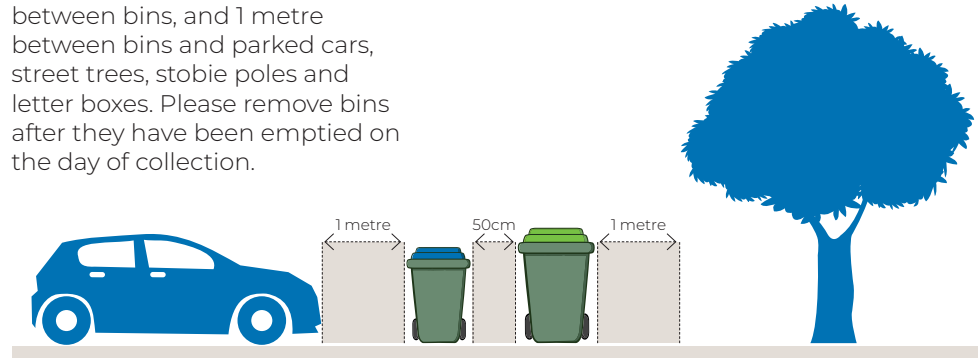

KERBSIDE BIN PLACEMENT

Where practical keep a minimum practical distance of 50cm between bins, and 1 metre between bins and parked cars, street trees, stobie poles and letter boxes. Please remove bins after they have been emptied on the day of collection.