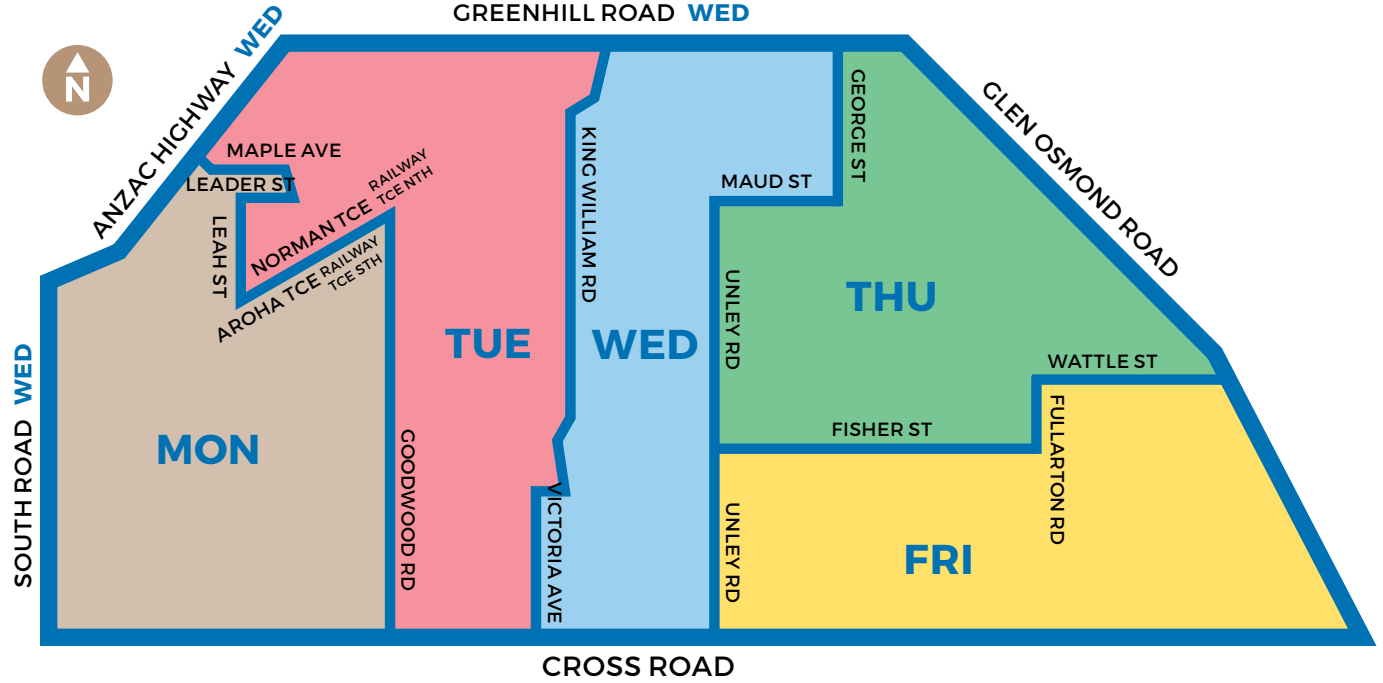

OCTOBER 2022

M	T	W	T	F	S	S
					1	2
3	4	5	6	7	8	9
10	11	12	13	14	15	16
17	18	19	20	21	22	23
24	25	26	27	28	29	30
31						

NOVEMBER 2022

M	T	W	T	F	S	S
	1	2	3	4	5	6
7	8	9	10	11	12	13
14	15	16	17	18	19	20
21	22	23	24	25	26	27
28	29	30				

DECEMBER 2022

M	T	W	T	F	S	S
			1	2	3	4
5	6	7	8	9	10	11
12	13	14	15	16	17	18
19	20	21	22	23	24	25
26	27	28	29	30	31	

- Green organics bin (fortnightly)
- Yellow recycling bin (fortnightly)
- Blue waste to landfill bin (weekly)
- Public holiday – No collections on Good Friday 15 April 2022. Collection will move to the next day, Saturday 16 April.
- Public holiday – Collection as usual.

KERBSIDE COLLECTION MAP

COLLECTION DAY

Use this map to determine your collection day.

- AREA 1 – MONDAY
- AREA 2 – TUESDAY
- AREA 3 – WEDNESDAY
- AREA 4 – THURSDAY
- AREA 5 – FRIDAY