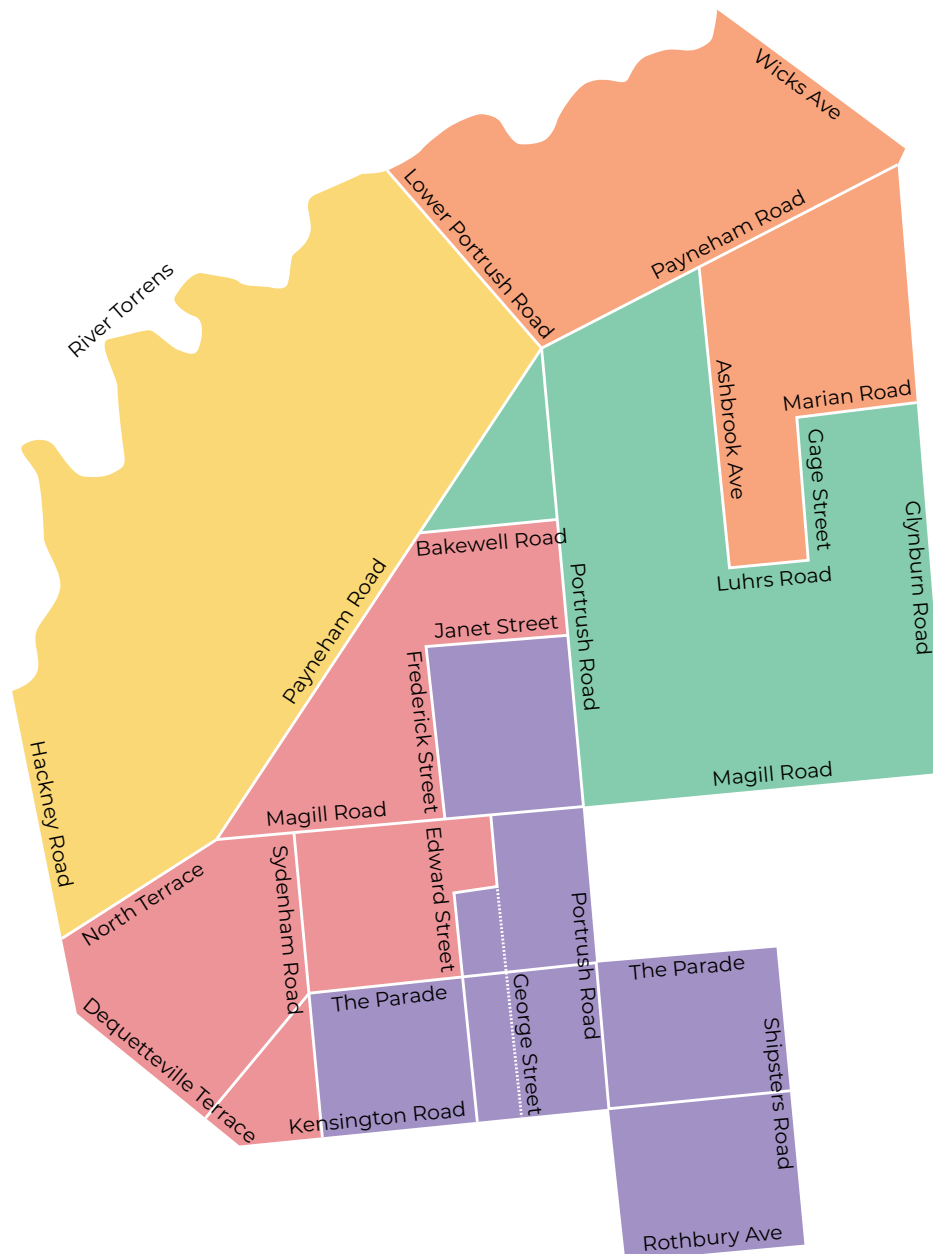

AUGUST

M	T	W	T	F	S	S
				1	2	3
4	5	6	7	8	9	10
11	12	13	14	15	16	17
18	19	20	21	22	23	24
25	26	27	28	29	30	31

SEPTEMBER

M	T	W	T	F	S	S
						1
2	3	4	5	6	7	8
9	10	11	12	13	14	15
16	17	18	19	20	21	22
23	24	25	26	27	28	29
30						

OCTOBER

M	T	W	T	F	S	S
	1	2	3	4	5	6
7	8	9	10	11	12	13
14	15	16	17	18	19	20
21	22	23	24	25	26	27
28	29	30	31			

NOVEMBER

M	T	W	T	F	S	S
				1	2	3
4	5	6	7	8	9	10
11	12	13	14	15	16	17
18	19	20	21	22	23	24
25	26	27	28	29	30	

DECEMBER

M	T	W	T	F	S	S
						1
2	3	4	5	6	7	8
9	10	11	12	13	14	15
16	17	18	19	20	21	22
23	24	25	26	27	28	29
30	31					

- Green organics bin (fortnightly)
- Yellow recycling bin (fortnightly)
- Red waste to landfill bin (weekly)
- Public holiday collection as usual
- No collections on New Year's Day, Good Friday or Christmas Day. All collections will move to the next day for the remaining week.