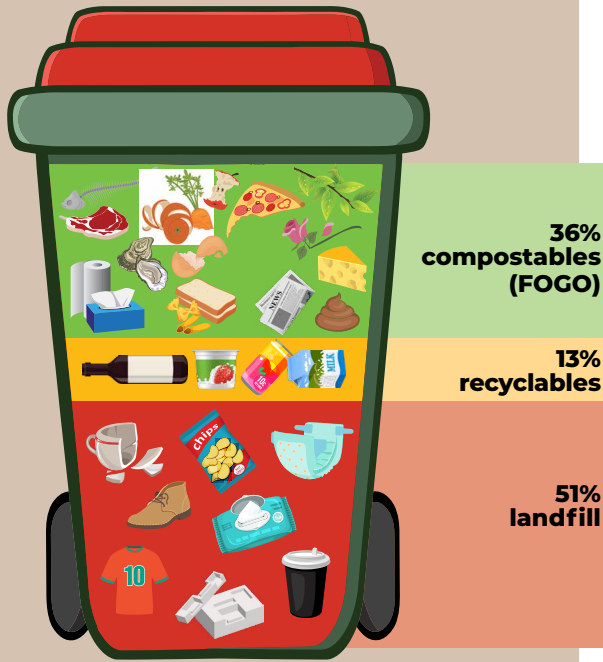

WHAT IS IN A TYPICAL RED LANDFILL BIN?

Currently only 51% of the contents of the average red landfill bin should actually be in the red bin. 36% are compostable materials that can go in the green FOGO bin.

Bin audit results from the Weekly Green FOGO Bin trial area, June 2023.

SHOULD GO IN THE GREEN FOGO BIN

Food scraps raw and cooked	Tea leaves and coffee grounds	Meat, bones and seafood
Paper towel and tissues	Compostable bags and food ware	Lawn clippings and weeds
Prunings, leaves and twigs	NO plastic packaged food	NO clothing, textiles or footwear
NO dirt, building materials, or rocks	NO general waste	NO garden tools or hoses

SHOULD GO IN THE YELLOW RECYCLING BIN

Ensure items are empty, rinsed, dry and left loose - not in a bag!

Paper and cardboard	Rigid plastic containers	Juice and milk cartons
Tins and cans	Glass bottles and jars	Aluminium foil and trays
Aerosols (empty)	NO polystyrene foam	NO clothing, textiles or footwear
NO dirt, building materials, or rocks	NO plastic bags or wrapping	NO broken crockery or glassware

DON'T KNOW WHICH BIN?

Head to WHICHBIN.SA.GOV.AU or scan the QR code

GOES IN THE RED WASTE TO LANDFILL BIN

Not all waste can be placed in the red bin. If in doubt head to WHICHBIN.COM.AU

Soft plastics	Polystyrene foam	Clothing, textiles or footwear	Single use nappies	Broken crockery and glassware	Ropes and hoses	Wipes
NO cooking or motor oil	NO liquid paint	NO tyres	NO e-waste or batteries	NO dirt, building materials, or rocks	NO chemicals or poisons	NO medicines, sharps or xrays